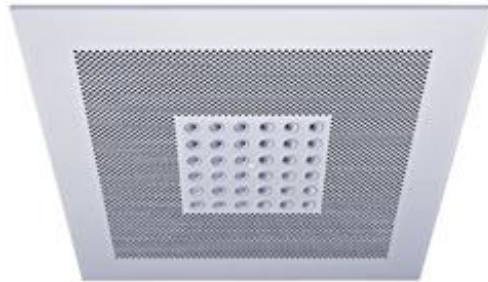

CENTERFLOW type CF

The ceiling air diffuser CENTERFLOW is not only highly inductive, but also interesting from the energy standpoint. It can be installed in almost any room with a height of 2.4 to 4.4 m, for which a technical impeccable solution and perfect, aesthetic integration are considered important.