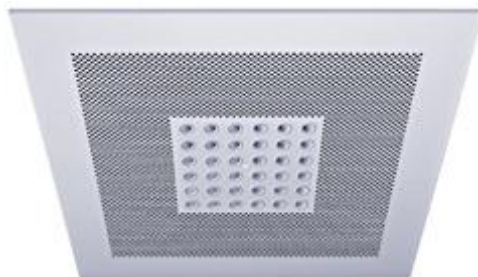

## CENTERFLOW type CF

The ceiling air diffuser CENTERFLOW is not only highly inductive, but also interesting from the energy standpoint. It can be installed in almost any room with a height of 2.4 to 4.4 m, for which a technical impeccable solution and perfect, aesthetic integration are considered important.