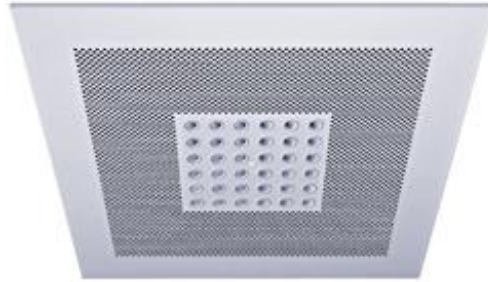

## CENTERFLOW type CF

The ceiling air diffuser CENTERFLOW is not only highly inductive, but also interesting from the energy standpoint. It can be installed in almost any room with a height of 2.4 to 4.4 m, for which a technical impeccable solution and perfect, aesthetic integration are considered important.