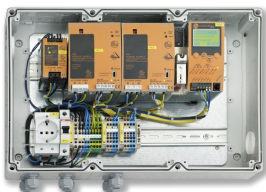

...

TNC-SVC04MB
(EXAMPLE)

TNC-SVC0*MBR*

PRE-CONFIGURED MODULAR BASE STATION FOR THE RAPID IMPLEMENTATION AND ADJUSTMENT OF CONTROL SYSTEMS

Pre-configured modular base station with power supply units, relays and controllers, for the rapid implementation and adjustment of control systems

- Space saving, compact design
- All components are already wired to rail mount terminals
- Quick, error free assembly and installation
- Robust design
- With TROXNETCOM Basic User Software for rapid and safe commissioning and configuration
- Integral display, also for operation
-